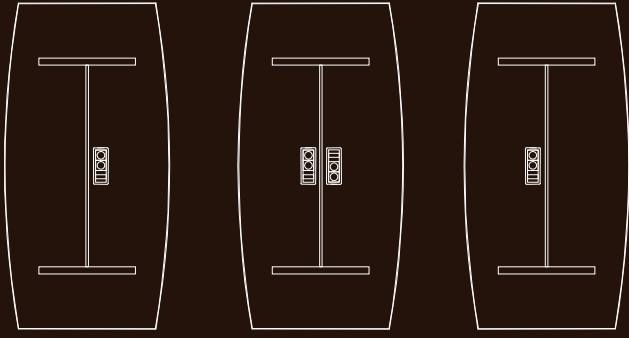

CANADIAN OAK

LOWLAND NUT

CHESTNUT

mediaport arrangement

mediaport arrangement

STATUS is the classic office furniture adapted to the new trends and needs dictated by the development of new technologies. Both desks and conference tables have discreetly built in mediaports. Elegance goes hand in hand with the utility.

The collection is completed by additional elements, making your office feel complete. Containers, cabinets and conference tables are specially designed to create a perfectly composed integrity.

X01  
2000x970x760