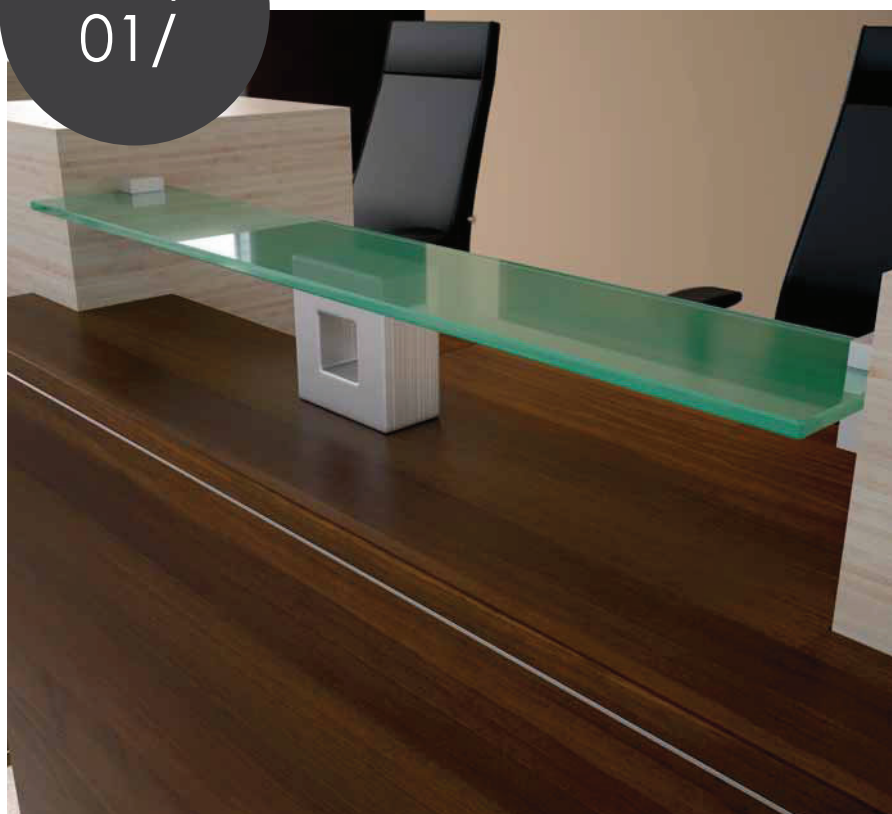

Lady recepcyjne /

Reception units /

Terra/
01/